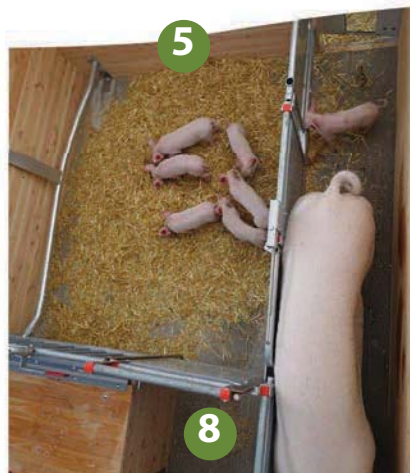

WelCon

For organic production

Welfare for animals - Convenience for people

WelCon farrowing pen is clearly separated into the functional zones for feeding, lying and manure placing. The sow reaches 50 cm wide feeding corridor only from the outside. It gets to the lying area through the side door of the feeding corridor. In the lying area are also located a piglet nest and a feeding zone for piglets. If the sow pushes the exit door outwards, it gets to the outside area. In the feeding area the sow can be fixed for a short time (personal protection).

The piglet nest, the feeding trough for the sow and the piglets feeding zone can be comfortably reached from the service corridor. It is easy to fix the piglets for treatment purposes with one simple manual action.

Developed together with the Institute for Biological Agriculture Raumberg Gumpenstein

Prefabricated house for organic pig farming – turnkey

NEW

Detailed information to the project:

To the product video

<http://nature-line.com/abferkeln/freilaufbucht-welcon-bio/>