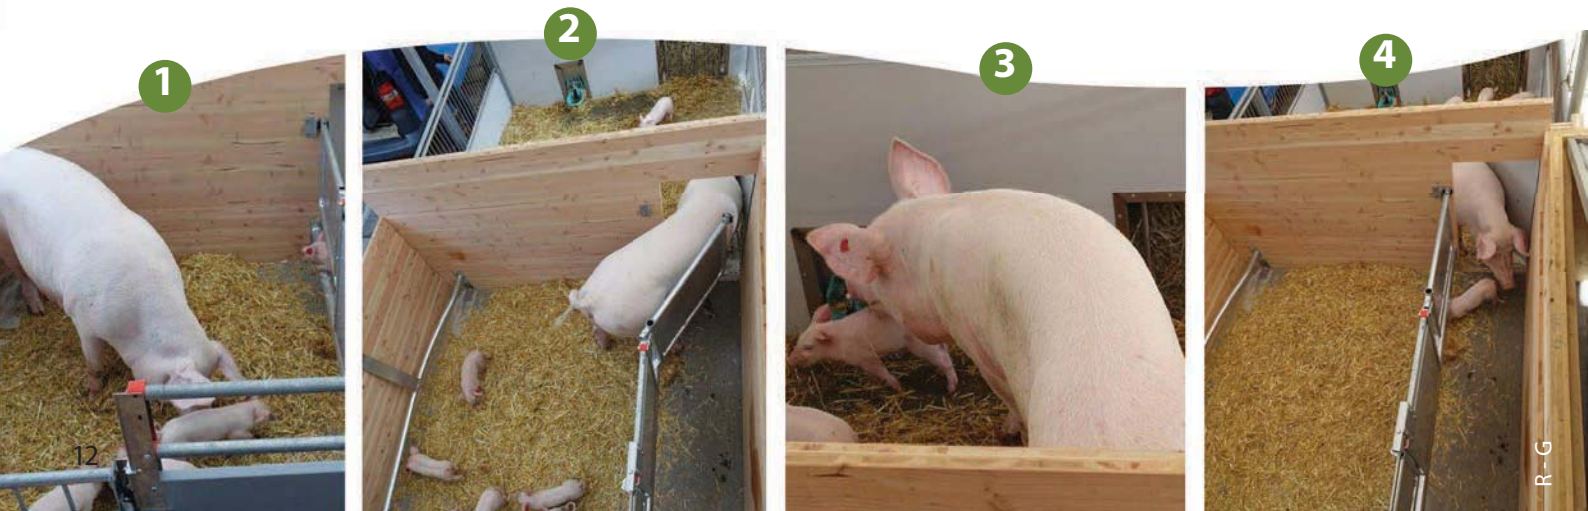

WelCon

For organic production

Welfare for animals - Convenience for people

WelCon farrowing pen is clearly separated into the functional zones for feeding, lying and manure placing. The sow reaches 50 cm wide feeding corridor only from the outside. It gets to the lying area through the side door of the feeding corridor. In the lying area are also located a piglet nest and a feeding zone for piglets. If the sow pushes the exit door outwards, it gets to the outside area. In the feeding area the sow can be fixed for a short time (personal protection).

The piglet nest, the feeding trough for the sow and the piglets feeding zone can be comfortably reached from the service corridor. It is easy to fix the piglets for treatment purposes with one simple manual action.

Developed together with the Institute for Biological Agriculture Raumberg Gumpenstein

Prefabricated house for organic pig farming – turnkey

NEW

Detailed information to the project:

To the product video

<http://nature-line.com/abferkeln/freilaufbucht-welcon-bio/>