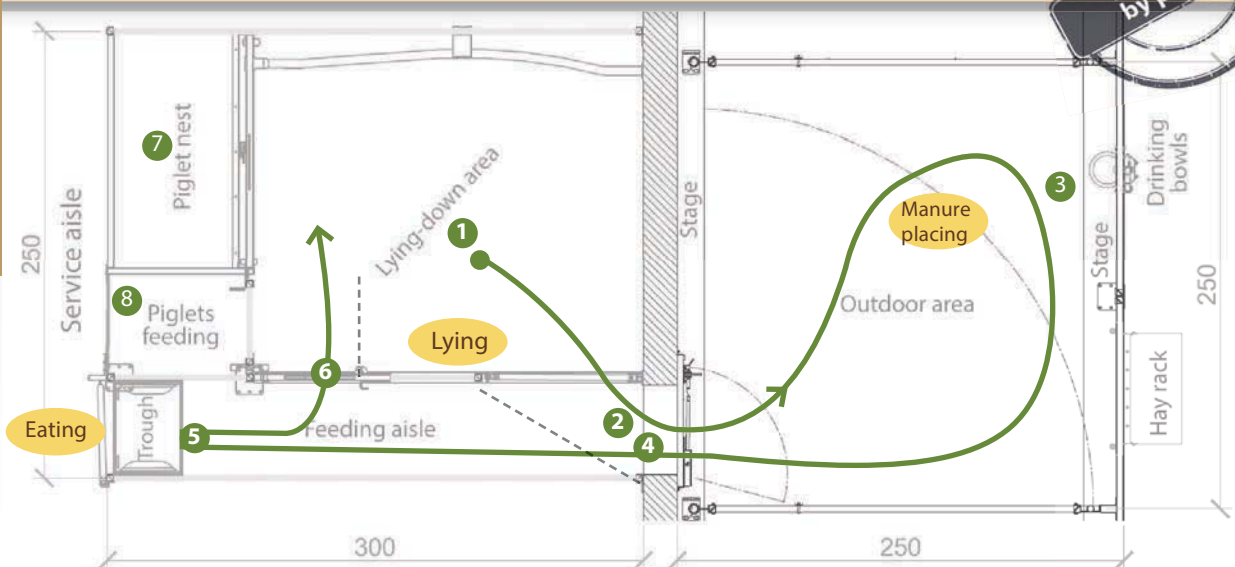

WelCon

For organic production

Welfare for animals - Convenience for people

WelCon farrowing pen is clearly separated into the functional zones for feeding, lying and manure placing. The sow reaches 50 cm wide feeding corridor only from the outside. It gets to the lying area through the side door of the feeding corridor. In the lying area are also located a piglet nest and a feeding zone for piglets. If the sow pushes the exit door outwards, it gets to the outside area. In the feeding area the sow can be fixed for a short time (personal protection).

The piglet nest, the feeding trough for the sow and the piglets feeding zone can be comfortably reached from the service corridor. It is easy to fix the piglets for treatment purposes with one simple manual action.

Developed together with the Institute for Biological Agriculture Raumberg Gumpenstein

Prefabricated house for organic pig farming – turnkey

NEW

Detailed information to the project:

To the product video

<http://nature-line.com/abferkeln/freilaufbucht-welcon-bio/>