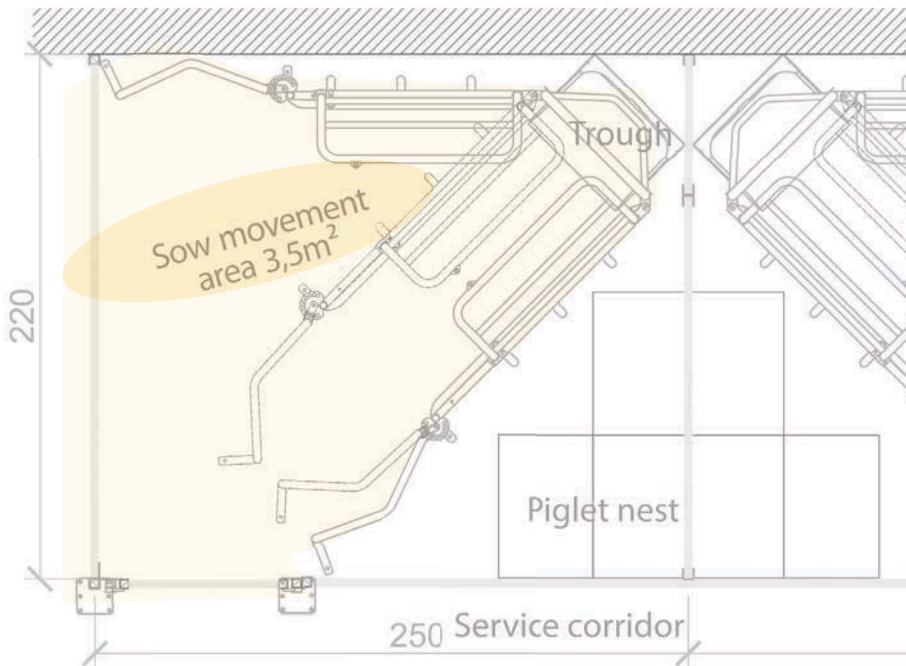

CombiBox farrowing pen

Welfare farrowing pen for your conventional pig farm

CombiBox farrowing pen is the successful combination of the improved animal welfare with the guarantee of the human and newborn piglets safety – in your usual operation mode.

- Minimum size of the CombiBox area is 5,5 m² (2,2 m x 2,5 m)
- Straight and diagonal positioning, especially fits well also for reconstructed buildings

Advantages of the CombiBox

- Optimal overview of trough and piglet nest from the service corridor
- Easy accessibility for farrowing assistance
- Flooring system: especially for farrowing developed hybrid concrete slats or plastic-casting iron-concrete combination
- Pen height: 50 cm or 110 cm
- Crate is easy to open and close with a lever from the piglet nest – it is not required to enter the sow zone
- Specially developed safety bar for piglets protection