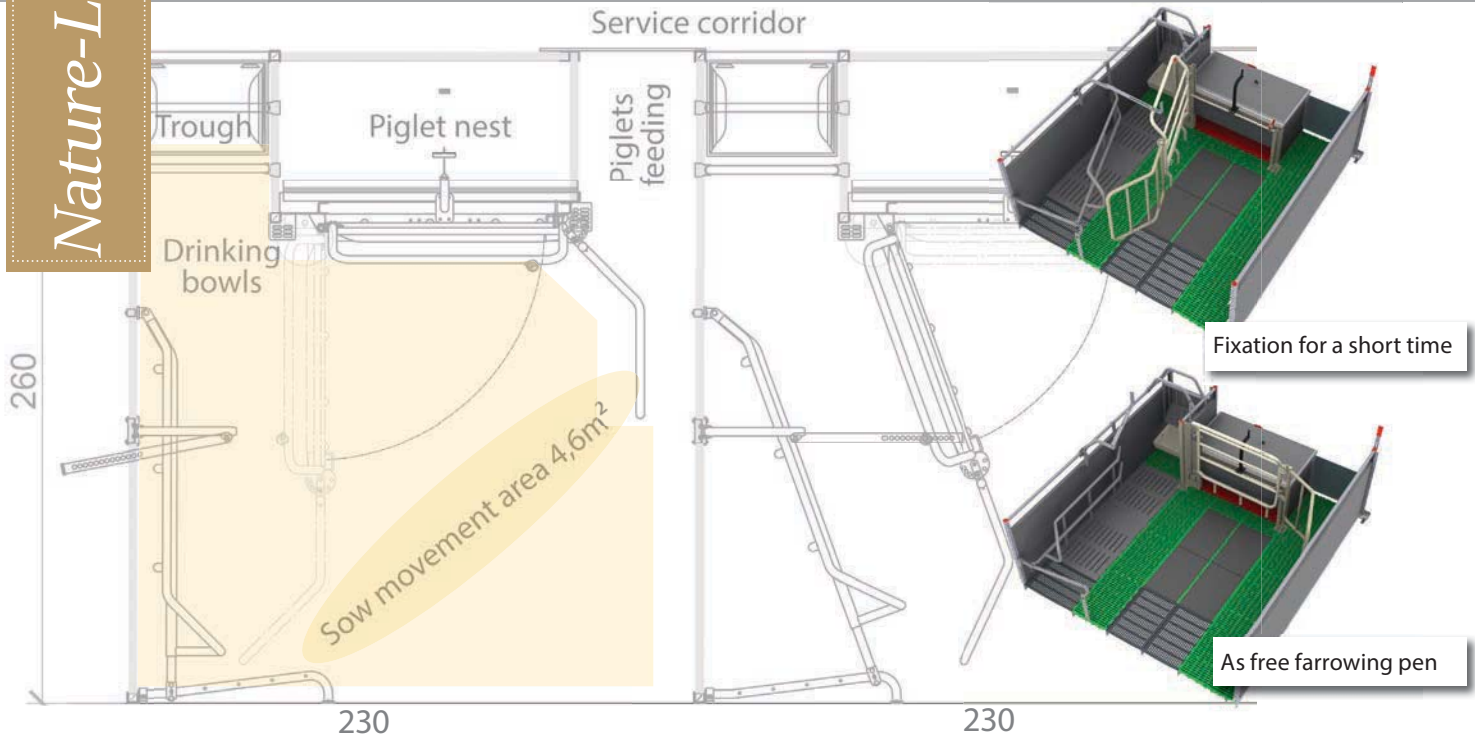

BeFree free farrowing pen

Maximum of animal welfare and labour efficiency with a minimum of material input

Due to the unique patented geometry of the 6 m² farrowing pen it is possible to provide a sow with 4,6 m² area for movement. Specially designed swivel bracket allows a short-time fixation of the sow for the safety of newborn piglets.

„We think, our sows enjoy it too!“

Farrowing can be so easy!

- Maximum freedom of movement for the sow
- Short-time fixing possibility, maximum people protection due to the swivelling separating grid with a function of sorting panel
- Well developed and tested piglet nest with cover and possibility of closing for a comfortable warm rest and retreat zone for piglets